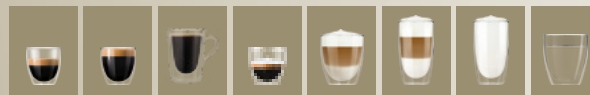

AREA

Description

Area is a professional OCS capsule coffee machine which, for its compact size and rigorous but modern style, can adapt to all small and medium locations.

From modern and trendy offices, to showrooms, from professional studies to B&Bs, coffee corners and Café Lounges, Area is a “must have”, due to the quality of the brewed beverages and the reliability of its components.

Area is 100% made in Italy, the result of Saeco’s constant efforts to attain increasingly high standards. Its chrome finish, the high quality of its materials, the wide and modern user interface with its easy-to-use icons and display are the result of years of experience in the field of professional coffee machines.

Thanks to the backlit icons that ensure an intuitive use of the machine, it is possible to brew up to 8 different direct selection beverages easily.

Main characteristics

- 8 direct one-touch selections
- High Speed Cappuccino function
- Adjustable dispenser to fit all kinds of cups
- High capacity waste bin (40 capsules)
- Compatible with Nespresso® Capsules