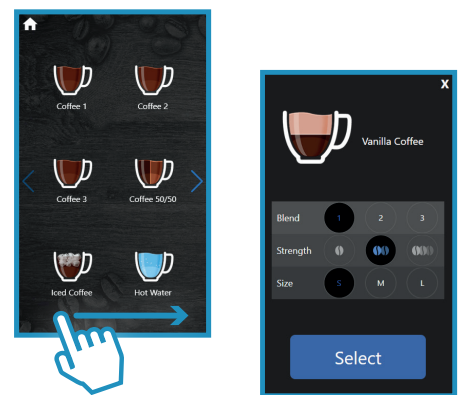

I AM TOUCHLESS. TRY ME!

The new way of getting your daily dose of caffeine.

1. SCAN the QR code on the brewer screen.

2. SELECT your beverage and customize it to your needs.

3. ENJOY your drink by scanning the QR code on your phone with the scanner.

... Do not forget to place your cup!

Having trouble scanning the QR code?

Try the following:

- Download a QR code reader app
- Changing the angle on your phone
- Check your signal strength.
- Switch from Wi-Fi to cellular network, or inversely.